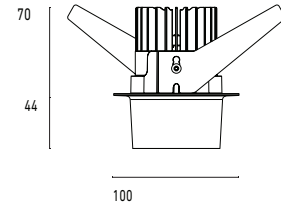

101 10 000321.012

Model

Name	Mono 100 Type 3 Recessed Downlighter
Finish	Structured White
Area	Indoor

System

Power (Luminaire)	24W
Power (System)	27W
Voltage	240V-AC
Optics	Rotationally Symmetrical Direct 15°
Colour Temperature	3000°K
Luminous Flux	1781lm
TM30	Rf95 Rg103
CRI	Ra98
Lumen Maintenance	L90 B10 50000hrs
Chromaticity	<3 McAdam Step Ellipse
Articulation	Fixed
Cut-Out	
Ingress Protection	IP44
Control Device	Remote Phase DIM (Included)
Class	III